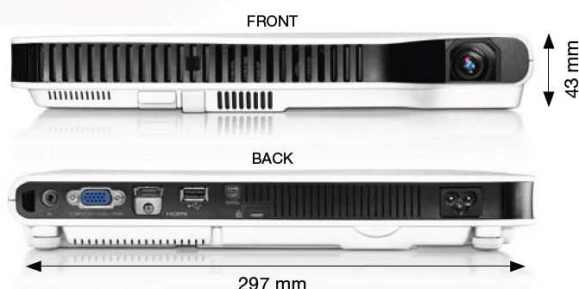

XJ-A145

Více informací získáte na [www.fast-projektory.cz](http://www.fast-projektory.cz)  
nebo na [www.casio-projectors.eu](http://www.casio-projectors.eu)

	XGA	WXGA	
<b>XGA models:</b> XJ-A130 XJ-A135 XJ-A140 XJ-A145	<b>Display</b>	Technology: 0.55-inch DLP® Chip Resolution: 1024 x 768 pixels	0.65-inch DLP® Chip 1280 x 800 pixels
	<b>Projected image</b>	Contrast ratio 1800 : 1 (in tele mode); colour depth: 16.7 million	
<b>WXGA models:</b> XJ-A230 XJ-A235 XJ-A240 XJ-A245	<b>Projection lens</b>	Type: 2x optical zoom Projection ratio: 1.4–2.8 : 1 (distance : image width) Offset: 100% Min. distance: 0.84 m	1.15–2.3 : 1 (distance: image width) 84%
	<b>Projection</b>	Projection screen size: 15" (0.38 m) to 300" (7.62 m) Projection range: 60" screen (1.52 m) Screen diagonal 60": 1.7 m to 3.4 m Screen diagonal 100": 2.8 m to 5.6 m	18" (0.46 m) to 300" (7.62 m) 1.4 m to 2.8 m 2.4 m to 4.8 m
	<b>Light source</b>	Type: laser and LED hybrid technology Operating hours: approx. 20,000 hours (Guaranteed for 3 years or 6,000 hours)	
	<b>Keystone correction</b>	Vertical (automatic / manual): + 30° / ±30°	
<b>Interface terminals</b>	Computer: 1x15 pin D-Sub Digital input: HDMI port Video/audio: composite: 1x3.5-mm mini jack for audio input/output Component video input: opt. adapter to 15-pin HD Serial RS-232C: YK-5 (optional accessory) USB: 1x type A (USB 2.0) Plug-in USB device: USB stick, CASIO YW-3 wireless adapter, CASIO YC-400/YC-430 multifunction camera system		
<b>Audio volume</b>	Audio speakers 1W; Operating noise 35 dB (eco on level 1) / 29 dB (eco on level 2)		
<b>Power consumption</b>	Operating: 270 W (eco off) / 190 W (eco on level 1) / 130 W (eco on level 2) Standby: 0,4 W (100–120 V), 0,6 W (220–240 V)		
<b>Computer compatibility</b>	Compressed max. resolution: UXGA (1600 x 1200 pixels)		
<b>Video compatibility</b>	Video standards: PAL-N/-M, PAL60, SECAM, NTSC; signals: composite video, YcbCr, YPbPr		
<b>Included accessories</b>	RGB cable, video cable, power cable, IR remote, user manual on CD, carrying case		
<b>Other specs</b>	Dimensions (LxWxH): 297 mm x 210 mm x 43 mm Weight: 2.3 kg; body/colour: white		